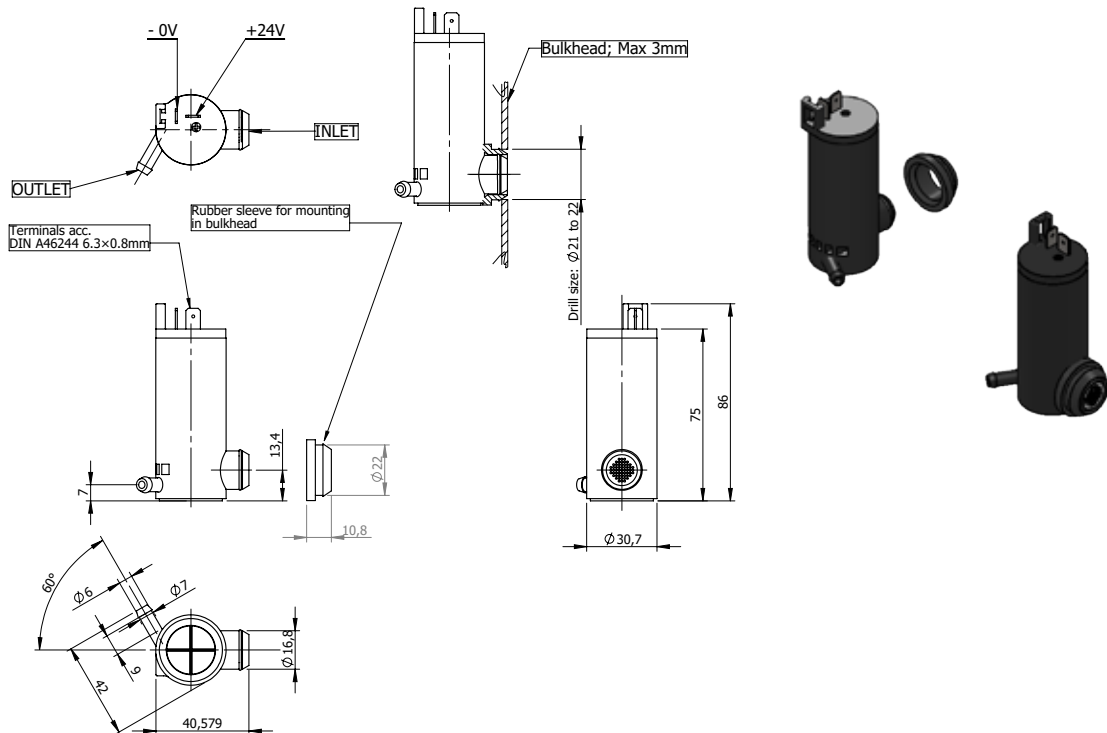

Wash pump

ARTICLE NO: 2194.020

Information

Type:	Centrifugal Pump
Voltage:	24V
Current:	2.5A
Pressure:	2Bar
Capacity:	3 ltr/min.
Max. time continuous pumping:	3 min.
Max. time pumping dry:	1 min.

Notice!

When installing the pump, install the pump and the rubber sleeve separately from each other!
 First place the rubber gasket in the tank hole.
 Once the gasket is in place, the pump can be carefully positioned.