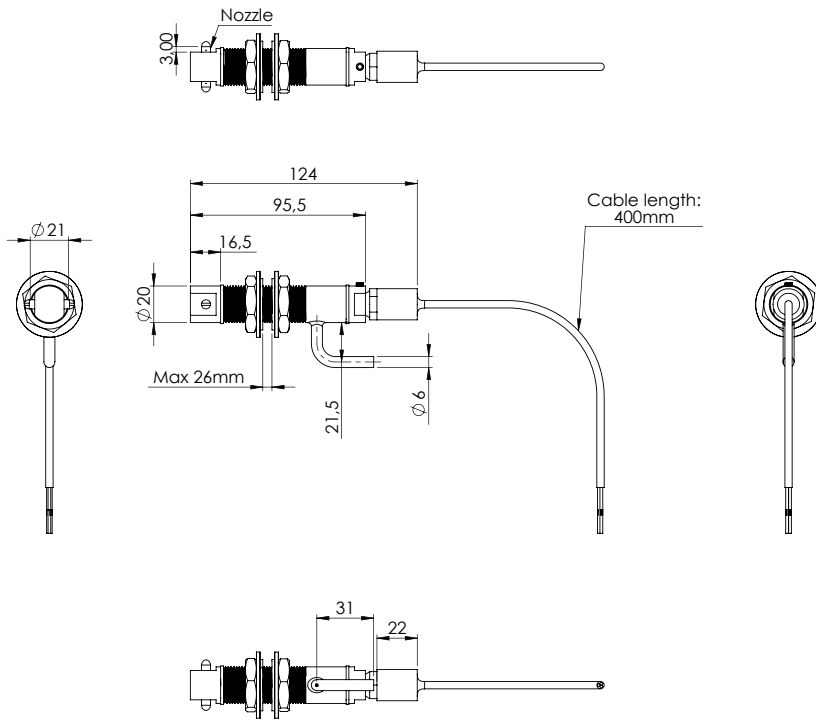

Heated washer jet

ARTICLE NO: 2148

Information

Nozzle: Ø 6mm
 Voltage: 24V - 220V

This washing jet can be mounted on the deck or skin of the vessel. With most washing jets the angle under which the water is sprayed on the window, can be adjusted. This washing jet is suitable for all wiper installations.