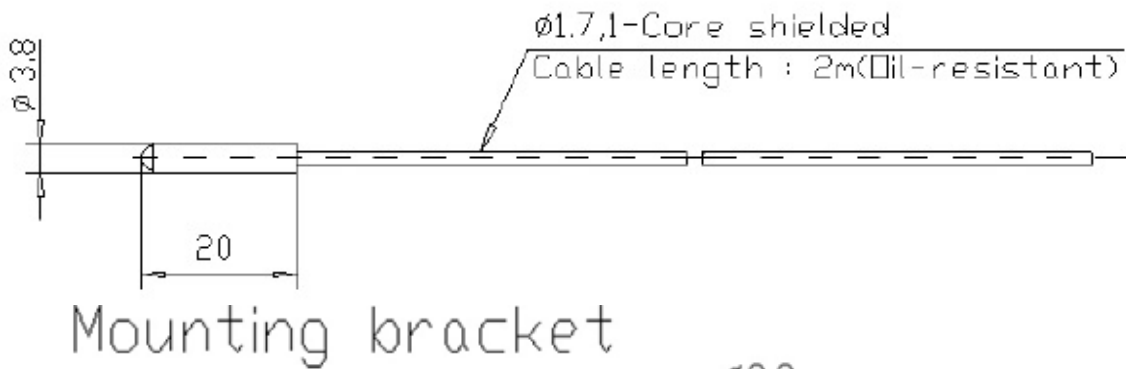

# Rain sensor

ARTICLE NO: 21.17.102

## Information

Type:	<b>Cylindrical, thrubeam</b>
Detecting distance, fine:	<b>700 mm</b>
Light source:	<b>Infrared LED</b>
Smallest detectable object, fine:	<b>0.5 dia</b>
Enclosure rating:	<b>IP67</b>
Ambient temperature:	<b>-10 to +60° C</b>
Relative humidity:	<b>35 to 85% RH</b>
Weight:	<b>30 g (incl. 2m 6,6' cable)</b>