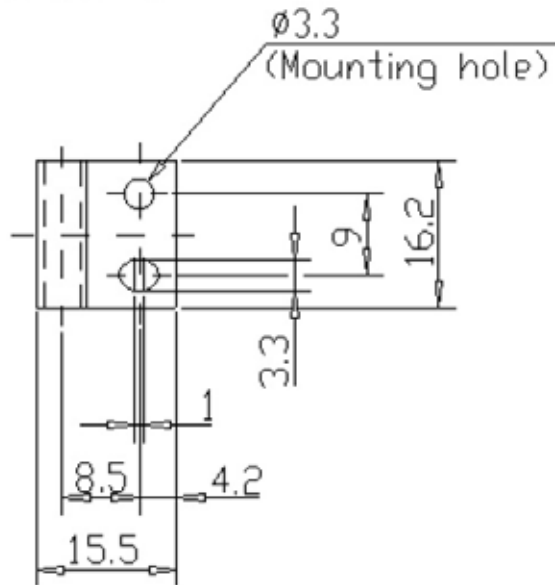

# Rain sensor

ARTICLE NO: 21.17.102

## Information

Type:	<b>Cylindrical, thrubeam</b>
Detecting distance, fine:	<b>700 mm</b>
Light source:	<b>Infrared LED</b>
Smallest detectable object, fine:	<b>0.5 dia</b>
Enclosure rating:	<b>IP67</b>
Ambient temperature:	<b>-10 to +60° C</b>
Relative humidity:	<b>35 to 85% RH</b>
Weight:	<b>30 g (incl. 2m 6,6' cable)</b>